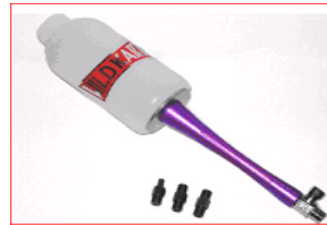

ACCESSORIES

PART NUMBER	DESCRIPTION
<u>ALIGNMENT DISC</u>	
RKD243	17/58mm ALIGNMENT DISC
RKD244	68mm ALIGNMENT DISC

BRAKE BLEEDER

WK416	BLEEDER SYSTEM FOR BRAKE(M10x1, 1/8", M6)
-------	---

SILENCER

PART NUMBER	DESCRIPTION
WK091	CARBON SILENCER EXHAUST FOR 125cc
WK090BK	AL. SILENCER SUPPORT FOR 125cc (BLACK)
WK090DG	AL. SILENCER SUPPORT FOR 125cc (DARK GOLD)
WK090T	AL. SILENCER SUPPORT FOR 125cc (TITANIUM)
WK090/ROTAX	SILENCER SUPPORT FOR ROTAX
WK90A	CRADLE FOR 125cc EXHAUST
WK90B	CRADLE FOR 100cc EXHAUST
WK088	SPRING FOR SILENCER HOLDER QUICK HOOK
WK089	SPRING FOR SILENCER HOLDER
K189L	SPECIAL SPRING FOR SILENCER (SWEVIL ENDS) 55mm
K189XL	SPECIAL SPRING FOR SILENCER (SWEVIL ENDS) 70mm

AIR BOXES

AC.1025.NE	AIR BOX BLACK MOD. SOCOREM FOR I.C.A.
AC.1030.AG	AIR BOX APE 1(SILVER)
AC.1031.AG	AIR BOX APE 2(SILVER)
RC.069.100	23mm INLET TUBE FOR AIR BOX
RC.069.125	30mm INLET TUBE FOR AIR BOX
RC.070	FILTER FOR AIR BOX AC.1031.AG

AIR GAUGE

AIR GAUGE

WK417	AIR GAUGE W/ALUMINIUM CARRYING CASE (CAN BE ADAPTED FOR RIGHT OR LEFT HAD USE)
RKD417	BIG FACED AIR GAUGE(Psi/BARS)
RKD417A	REPLACEMENT LENS FOR RKD417

PART NUMBER	DESCRIPTION
-------------	-------------