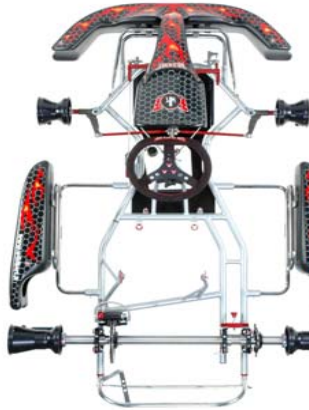

## CHASSIS & CHASSIS ACCESSORIES

**KPU003  
100cc  
FIGHTER II**

**KPU004  
125cc  
FIGHTER II**

**KPU009  
100cc  
WARRIOR**

**KPU010  
125cc  
WARRIOR**

**KPU080  
WORLD FORMULA**

**KPU011  
BABY KART**

**KPU012  
MINIKART**

**KPU013  
JUNIOR KART**

KPU003	WILD KART 100cc FIGHTER II CHASSIS
KPU004	WILD KART 125cc FIGHTER ii CHASSIS
KPU008	WILD KART WORLD FORMULA CHASSIS
KPU009	WILD KART 100cc WARRIOR CHASSIS
KPU010	WILD KART 125cc WARRIOR CHASSIS
KPU011	WILD KART BABY CHASSIS COMPLETE WITH ENGINGE & TIRES
KPU012	WILD KART MINKART CHASSIS
KPU013	WILD KART JUNIOR CHASSIS

# PEDALS

RKD126A

WK518

PART NUMBER	DESCRIPTION
RKD126A	100-125cc ACCELERATOR PEDAL
WK518LG	100-125cc <b>BILLET</b> ACCELERATOR PEDAL (LIGHT GOLD)
WK518BK	100-125cc <b>BILLET</b> ACCELERATOR PEDAL(BLACK)
WK518T	100-125cc <b>BILLET</b> ACCELERATOR PEDAL (TITANIUM)

RKD127A

WK518M

PART NUMBER	DESCRIPTION
RKD127A	MINI/BABY ACCELERATOR PEDAL
WK518MBK	MINI/BABY <b>BILLET</b> ACCELERATOR PEDAL(BLACK)
WK518MT	MINI/BABY <b>BILLET</b> ACCELERATOR PEDA (TITANIUM)

RKD127F

WK519M