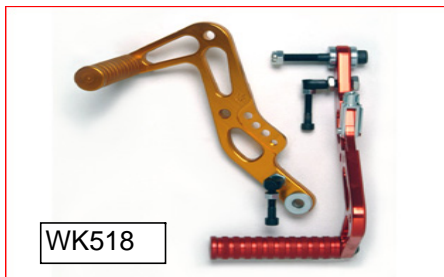

## CHASSIS & CHASSIS ACCESSORIES

**KPU003  
100cc  
FIGHTER II**

**KPU004  
125cc  
FIGHTER II**

**KPU009  
100cc  
WARRIOR**

**KPU010  
125cc  
WARRIOR**

**KPU080  
WORLD FORMULA**

**KPU011  
BABY KART**

**KPU012  
MINIKART**

# PEDALS

RKD126A

WK518

PART NUMBER	DESCRIPTION
RKD126A	100-125cc ACCELERATOR PEDAL
WK518LG	100-125cc <b>BILLET</b> ACCELERATOR PEDAL (LIGHT GOLD)
WK518BK	100-125cc <b>BILLET</b> ACCELERATOR PEDAL(BLACK)
WK518T	100-125cc <b>BILLET</b> ACCELERATOR PEDAL (TITANIUM)

RKD127A

WK518M

PART NUMBER	DESCRIPTION
RKD127A	MINI/BABY ACCELERATOR PEDAL
WK518MBK	MINI/BABY <b>BILLET</b> ACCELERATOR PEDAL(BLACK)
WK518MT	MINI/BABY <b>BILLET</b> ACCELERATOR PEDA (TITANIUM)

RKD127F

WK519M

**CHAIN ADJUSTERS**

WK100LG	CHAIN ADJUSTER(GOLD)
WK100BK	CHAIN ADJUSTER(BLACK)
WK100T	CHAIN ADJUSTER(TITANIUM)

PART NUMBER	DESCRIPTION
-------------	-------------

**TORSION BAR KITS**

KPU500	28mm TORSION BAR WITH TIE
KPU500A	TIE FOR 28mm TORSION BAR
KPU501	30mm TORSION BAR WITH TIE
KPU501A	TIE FOR 30mm TORSION BAR
KPU502	32mm TORSION BAR WITH TIE
KPU502A	TIE FOR 32mm TORSION BAR
KPU503	TORSION BAR ONLY 32mm x360mm