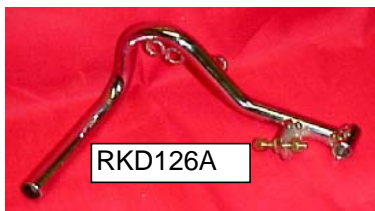

## CHASSIS & CHASSIS ACCESSORIES

**KPU003  
100cc  
FIGHTER II**

**KPU004  
125cc  
FIGHTER II**

**KPU009  
100cc  
WARRIOR**

**KPU010  
125cc  
WARRIOR**

**KPU080  
WORLD FORMULA**

**KPU011  
BABY KART**

**KPU012  
MINIKART**

**KPU013  
JUNIOR KART**

KPU003	WILD KART 100cc FIGHTER II CHASSIS
KPU004	WILD KART 125cc FIGHTER ii CHASSIS
KPU008	WILD KART WORLD FORMULA CHASSIS
KPU009	WILD KART 100cc WARRIOR CHASSIS
KPU010	WILD KART 125cc WARRIOR CHASSIS
KPU011	WILD KART BABY CHASSIS COMPLETE WITH ENGINGE & TIRES
KPU012	WILD KART MINKART CHASSIS
KPU013	WILD KART JUNIOR CHASSIS

# PEDALS

RKD126A

WK518

PART NUMBER	DESCRIPTION
RKD126A	100-125cc ACCELERATOR PEDAL
WK518LG	100-125cc <b>BILLET</b> ACCELERATOR PEDAL (LIGHT GOLD)
WK518BK	100-125cc <b>BILLET</b> ACCELERATOR PEDAL(BLACK)
WK518T	100-125cc <b>BILLET</b> ACCELERATOR PEDAL (TITANIUM)

RKD127A

WK518M

PART NUMBER	DESCRIPTION
RKD127A	MINI/BABY ACCELERATOR PEDAL
WK518MBK	MINI/BABY <b>BILLET</b> ACCELERATOR PEDAL(BLACK)
WK518MT	MINI/BABY <b>BILLET</b> ACCELERATOR PEDA (TITANIUM)

RKD127F

WK519M